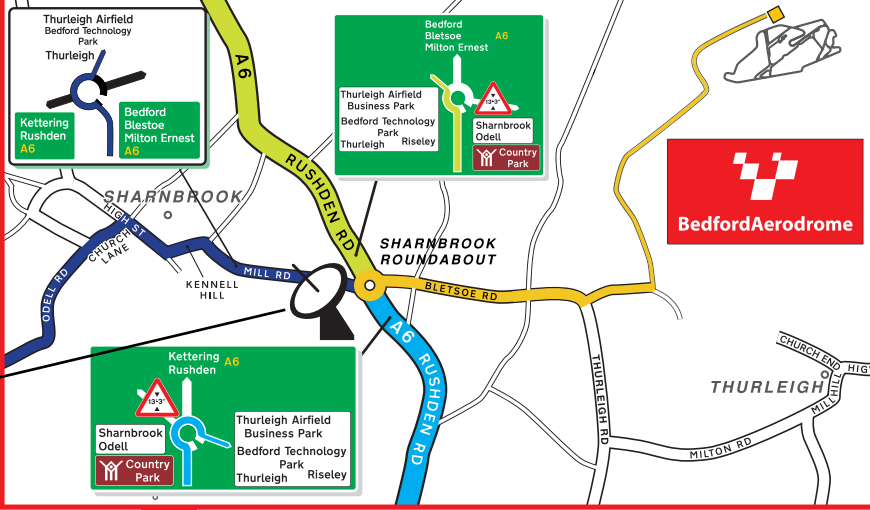

BedfordAerodrome

LOCAL AREA MAP

SATNAV POINT
SEE DIRECTIONS

SEE LOCAL
AREA MAP

KEY	
█	From M1 junction 13 (approx 45 minutes/20 miles)
█	From M1 junction 14 (approx 40 minutes/20 miles)
█	From A1 Northbound (approx 20 minutes/18 miles)
█	From A1 Southbound (approx 20 minutes/17 miles)
█	From A14 junction 10 (approx 20 minutes/17 miles)